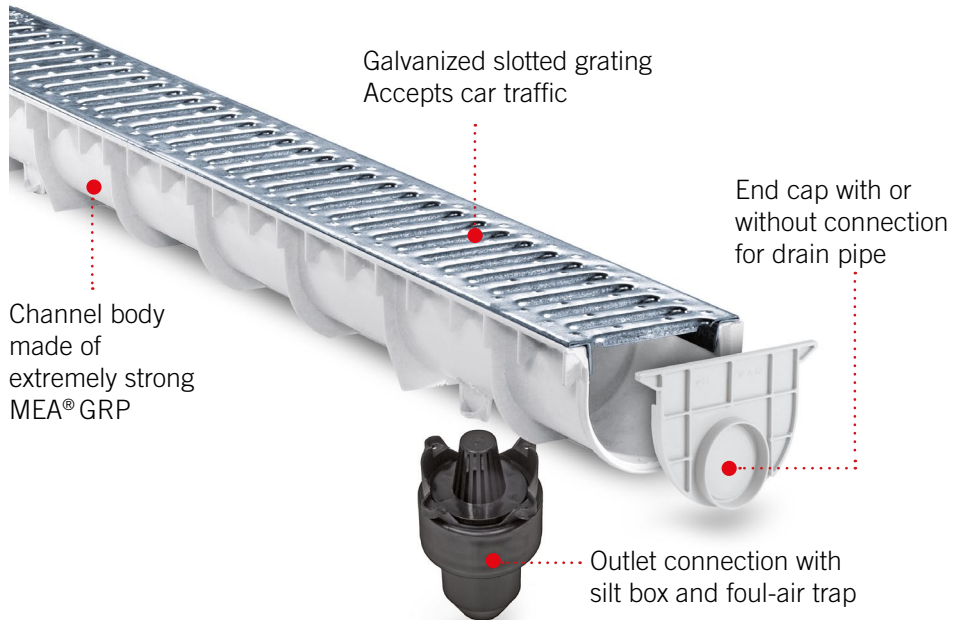

MEA®EASY 100

The system at a glance

- > **Channel body made of GRP (UP-GR)**
(unsaturated polyester – glass-fibre reinforced) durable and recyclable
- > **Clear width: 100 mm**
- > **Grating options:** Galvanized steel, ductile iron, PVC and MEA®BEAUTY gratings in over 200 RAL colours

Applications

Home and garden as well as driveways

Your benefits at a glance

- > Extremely light and robust drainage system
- > Simple to install and clean
- > Ideal for home, house and garden

MEA®EASY Black – the option in elegant black

Drainage system made of high-grade MEA® GRP

Length: 1000 mm

Total width: 134 mm

Total height: 95.5 mm

Weight (incl. galvanized grating): 2.5 kg

Pre-slope: No inbuilt pre-slope

Load-carrying capacity: Accepts car traffic

Complementing your MEA®EASY Channel system

MEA®BEAUTY Designer gratings – give your drainage system that distinctive touch; available in over 200 RAL colours.

MEA® Scraper mats – keep dirt outside.