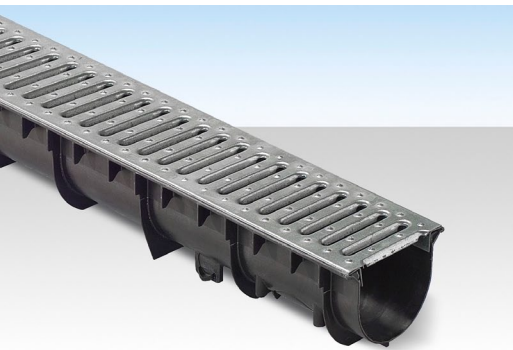

MEA®

Light

Compact

Stylish

MEA®EASY

Light in weight, with staying power

Add a splash of colour with
MEA®BEAUTY

MEA® Drainage solutions
for home and garden

MEA®EASY 100

The system at a glance

- > **Channel body made of GRP (UP-GR)**
(unsaturated polyester – glass-fibre reinforced) durable and recyclable
- > **Clear width: 100 mm**
- > **Grating options:** Galvanized steel, ductile iron, PVC and MEA®BEAUTY gratings in over 200 RAL colours

Applications

Home and garden as well as driveways

Your benefits at a glance

- > Extremely light and robust drainage system
- > Simple to install and clean
- > Ideal for home, house and garden

MEA®EASY Black – the option in elegant black

Drainage system made of high-grade MEA® GRP

Length: 1000 mm

Total width: 134 mm

Total height: 95.5 mm

Weight (incl. galvanized grating): 2.5 kg

Pre-slope: No inbuilt pre-slope

Load-carrying capacity: Accepts car traffic