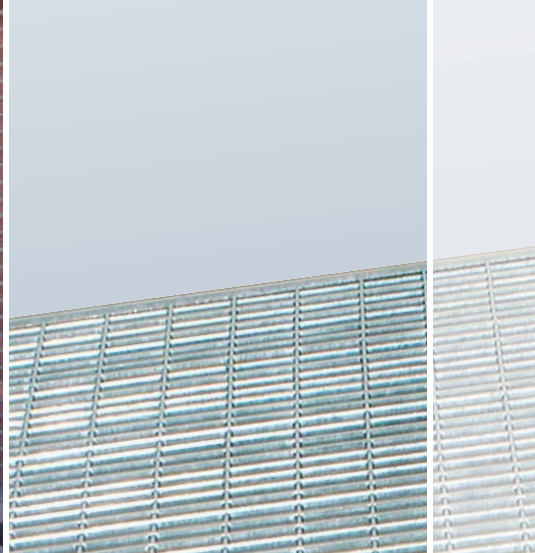

We have the solution!

Throughout Europe, ME A Building Products is a leading supplier of light wells, window frame systems, windows, steel cellar windows, foot scrapers and drainage systems.

Our innovative systems, personal service and on-time deliveries provide support to architects and planners, building material merchants and fabricators. We are your partner - a partner who sees the big picture.

Germany:

ME A Bausysteme GmbH

Sudetenstraße 1

86551 Aichach

Germany

Tel: +49 (0) 82 51 .91 10 00

Fax: +49 (0) 82 51 .91 10 10

Austria/Switzerland:

ME A Bausysteme Ges.m.b.H.

Handelsstraße 6

5162 Obertrum/See

Austria

Tel: +43 (0) 62 19.2 04 22

Fax: +43 (0) 62 19.2 04 22-10

info@mea-bausysteme.com

www.mea-bausysteme.com

Your partner for ME A Building Products

SMART

MATERIALS

smartbm@smartbm.ro www.smartbm.ro 0734399266