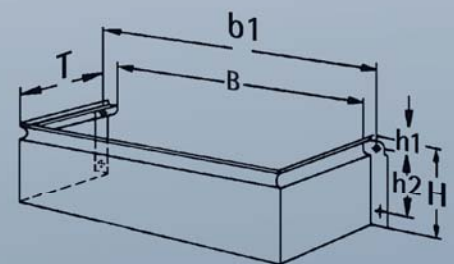

Riser frames to suit various heights

Size W x H x D in cm	Drill sizes in cm			Versions		Suitable for light wells W x D in cm
	B1	H1	H2	Standard	Reinforced²	
80 x 35 x 40	92	5,2	26	•		80 x 40
100 x 35 x 40	110	5,5	26	•	•	100 x 40
125 x 35 x 40	140	5,5	26	•	•	125 x 40
100 x 35 x 60	110	6,0	26	•	•	100 x 60
125 x 35 x 60	140	5,5	26	•	•	125 x 60
150 x 35 x 60	165	5,5	26	•		150 x 60

² Also supports vehicle loads with suitable light well gratings.

Use reinforced light wells and riser frames, where more than one riser frame is used per light well. A maximum of three riser frames per light well may be installed. If a riser frame is being used to support vehicle load, it must be screwed to the light well and covered by a reinforced grating.

The light well will support vehicle loads up to 900kg wheel pressure if it is back-filled with homogenous material compacted in layers.