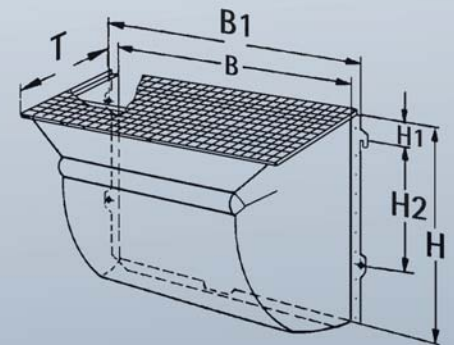

Riser frames to suit various heights

Size W x H x D in cm	Drill sizes in cm			Versions		Suitable for light wells W x D in cm
	B1	H1	H2	Standard	Reinforced²	
80 x 35 x 40	92	5,2	26	•		80 x 40
100 x 35 x 40	110	5,5	26	•	•	100 x 40
125 x 35 x 40	140	5,5	26	•	•	125 x 40
100 x 35 x 60	110	6,0	26	•	•	100 x 60
125 x 35 x 60	140	5,5	26	•	•	125 x 60
150 x 35 x 60	165	5,5	26	•		150 x 60

² Also supports vehicle loads with suitable light well gratings.

Use reinforced light wells and riser frames, where more than one riser frame is used per light well. A maximum of three riser frames per light well may be installed. If a riser frame is being used to support vehicle load, it must be screwed to the light well and covered by a reinforced grating.

The light well will support vehicle loads up to 900kg wheel pressure if it is back-filled with homogenous material compacted in layers.